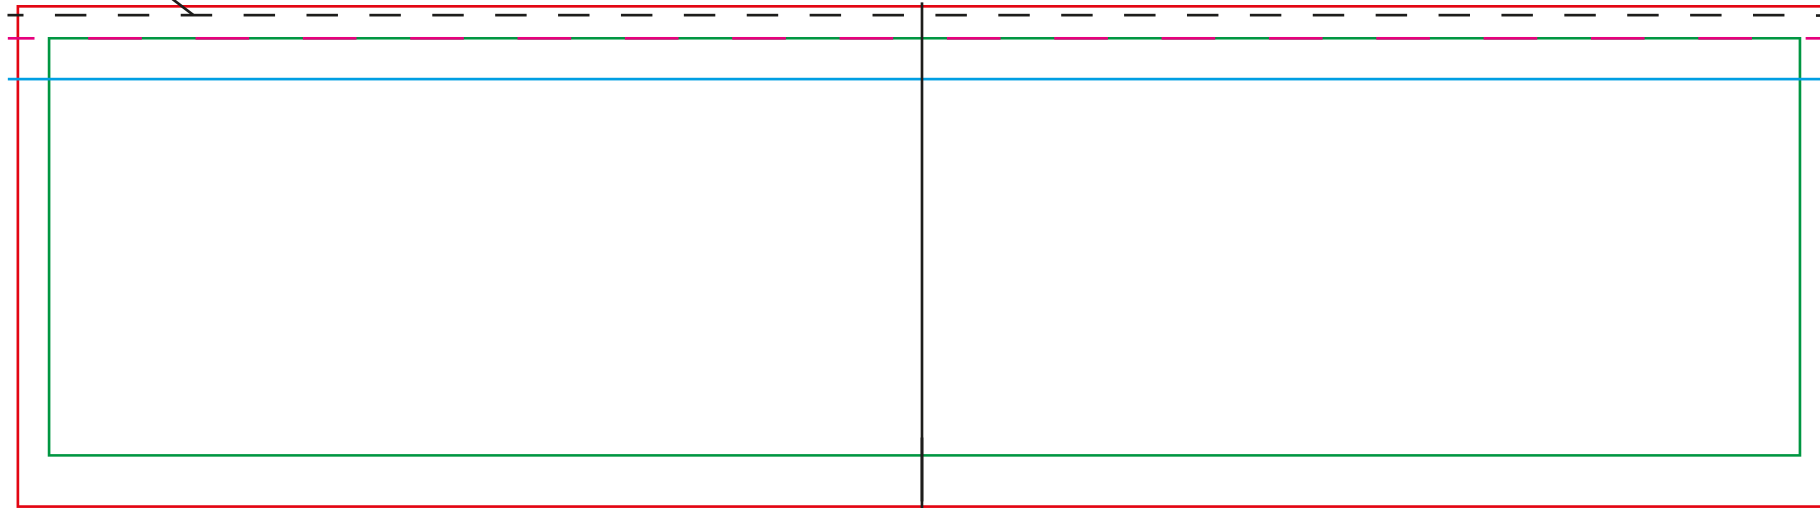

PROMOSD

By Mustakio

Plantilla de envase para helado o alimento de 12 onzas regular.

Live Area: ALL critical text or images must be within the green outline. 9.134x2.186

- If there is a lid on the cup;

P2 Lid: Keep critical text or images below the cyan line.

All Other Lids: Keep critical text or images below the magenta line.

Total Print Area: The red outline. For art with a full bleed, art must extend out to the red outline. 9.449x2.6189

Common art layouts.

This is the cup rim line.

Center Line