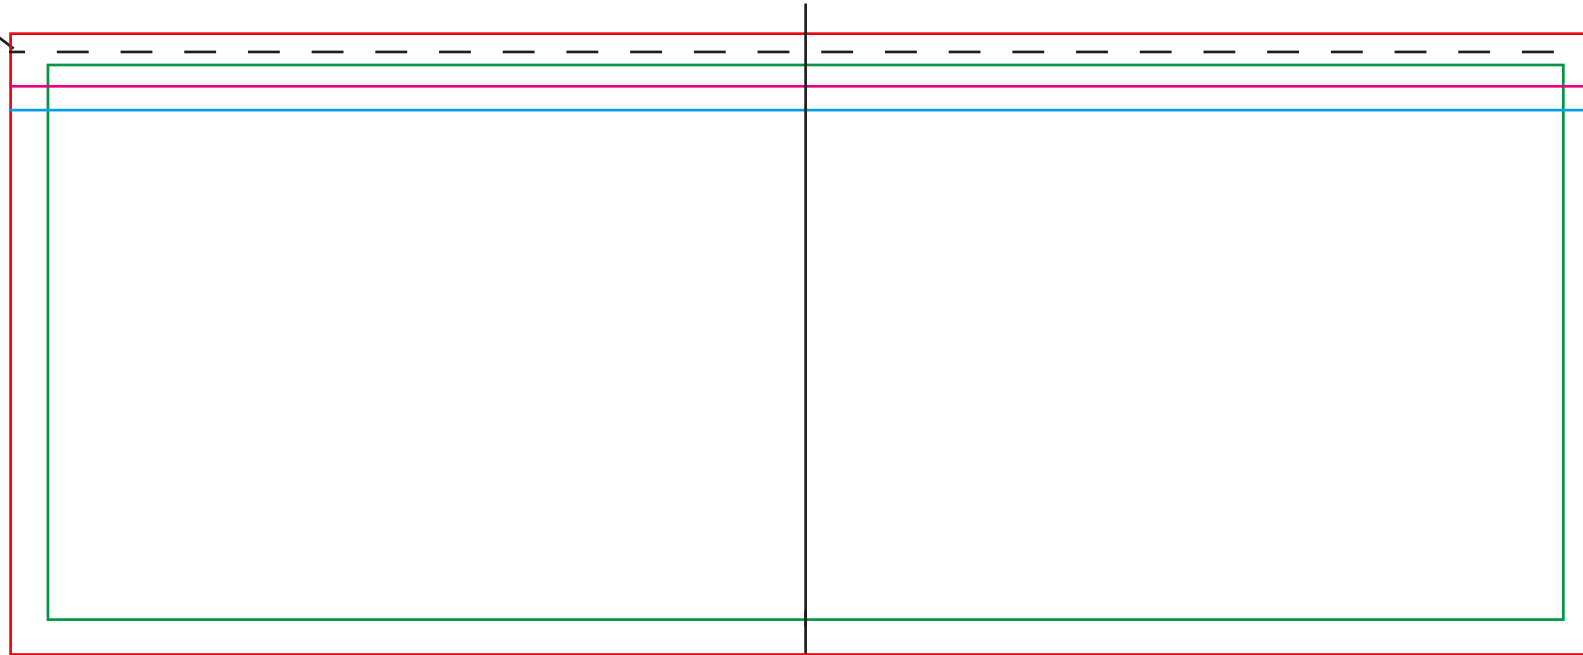

# Plantilla de envase para helado o alimento de 12 onzas alto.

**Live Area:** ALL critical text or images must be within the green outline. 7.9x2.9

- If there is a lid on the cup;

P2 Lid: Keep critical text or images below the cyan line.

All Other Lids: Keep critical text or images below the magenta line.

**Total Print Area:** The red outline. For art with a full bleed, art must extend out to the red outline. 8.29x3.25

This is the cup rim line.

Center Line