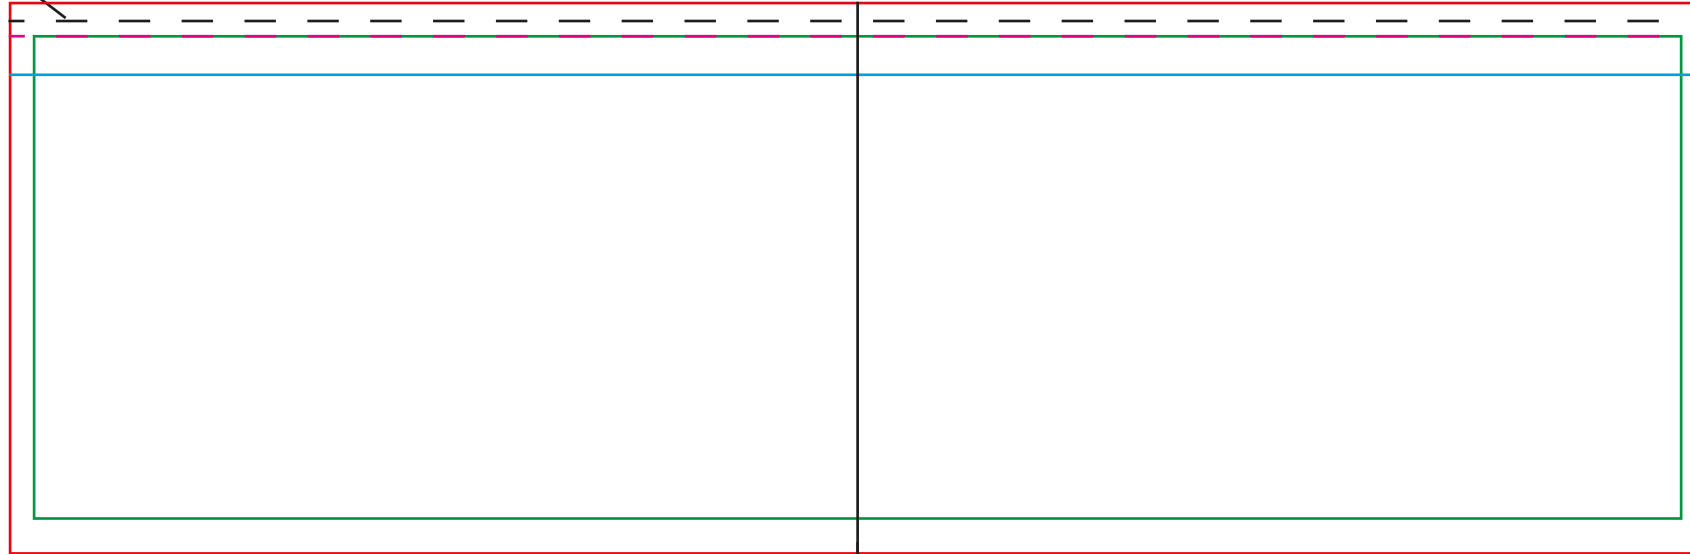

PROMOSD

By Mustakio

Plantilla de envase para helado o alimento de 12 onzas universal.

Live Area: ALL critical text or images must be within the green outline. 8.59x2.52

- If there is a lid on the cup;

P2 Lid: Keep critical text or images below the cyan line.

All Other Lids: Keep critical text or images below the magenta line.

Total Print Area: The red outline. For art with a full bleed, art must extend out to the red outline. 8.84x2.88

Common art layouts.

This is the cup rim line.

Center Line