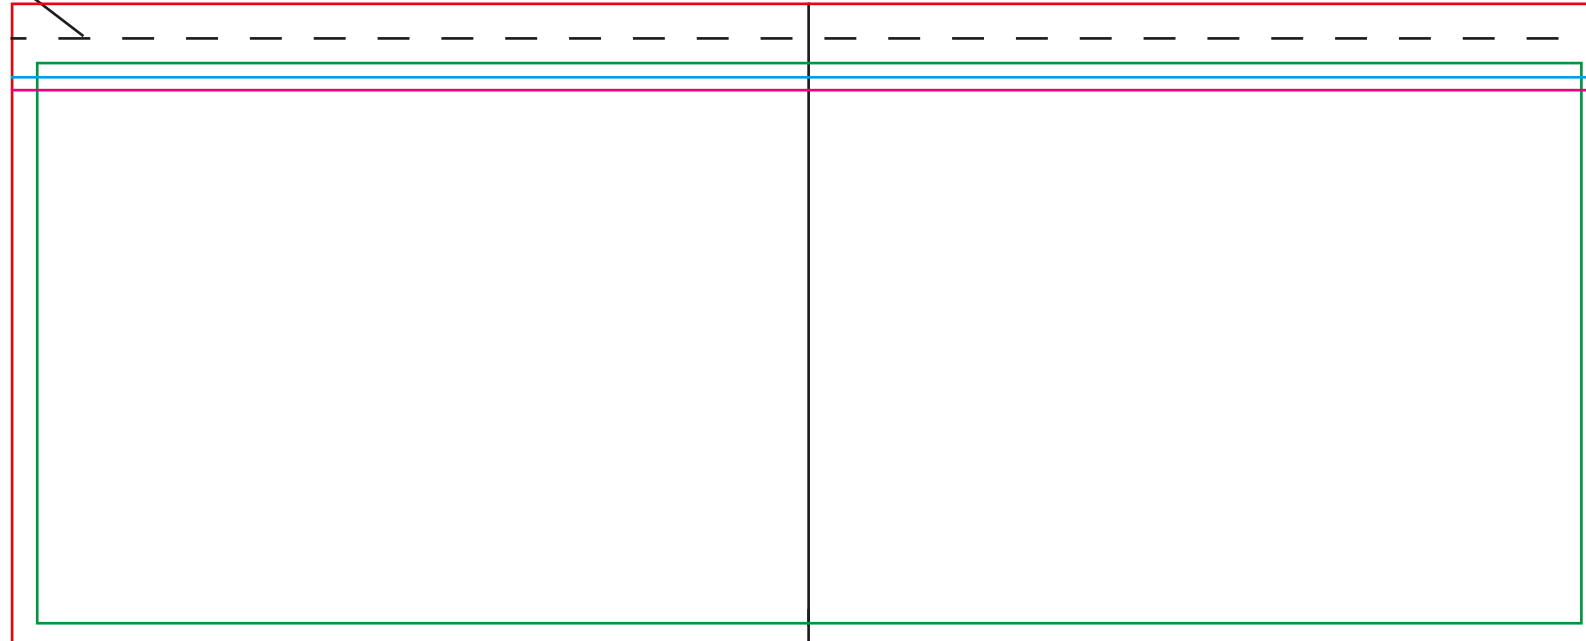

Plantilla de envase para helado o alimento de 14 onzas regular.

Live Area: ALL critical text or images must be within the green outline. 8.05x 3.04

- If there is a lid on the cup;

P2 Lid: Keep critical text or images below the cyan line.

All Other Lids: Keep critical text or images below the magenta line.

Total Print Area: The red outline. For art with a full bleed, art must extend out to the red outline. 8.31x3.35

Common art layouts.

This is the cup rim line.

Center Line