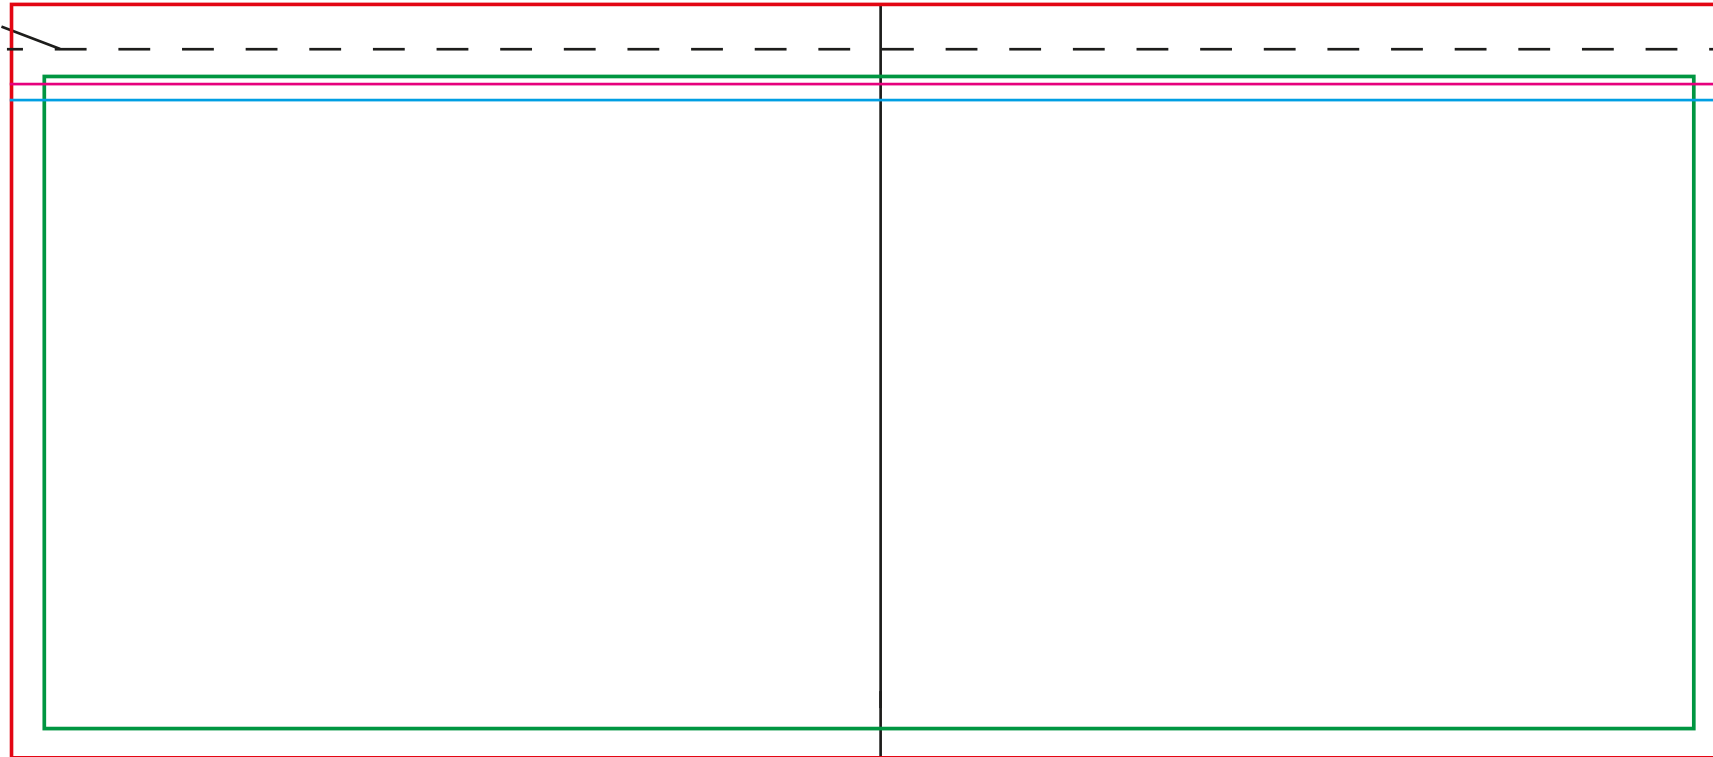

Plantilla de envase para helado o alimento de 17 onzas regular.

Live Area: ALL critical text or images must be within the green outline. 8.6x3.4

- If there is a lid on the cup;

P2 Lid: Keep critical text or images below the cyan line.

All Other Lids: Keep critical text or images below the magenta line.

Total Print Area: The red outline. For art with a full bleed, art must extend out to the red outline. 8.95x3.94

This is the cup rim line.

Common art layouts.

Center Line