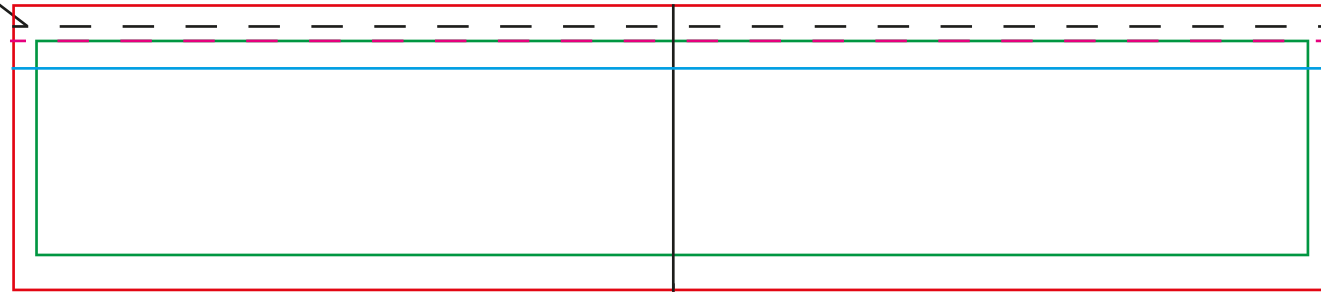

PROMOSD

By Mustakio

Plantilla de envase para helado o alimento de 3 onzas.

Live Area: ALL critical text or images must be within the green outline. 6.63x1.13

- If there is a lid on the cup;

P2 Lid: Keep critical text or images below the cyan line.

All Other Lids: Keep critical text or images below the magenta line.

Total Print Area: The red outline. For art with a full bleed, art must extend out to the red outline. 6.88x1.5

Common art layouts.

This is the cup rim line.

Center Line