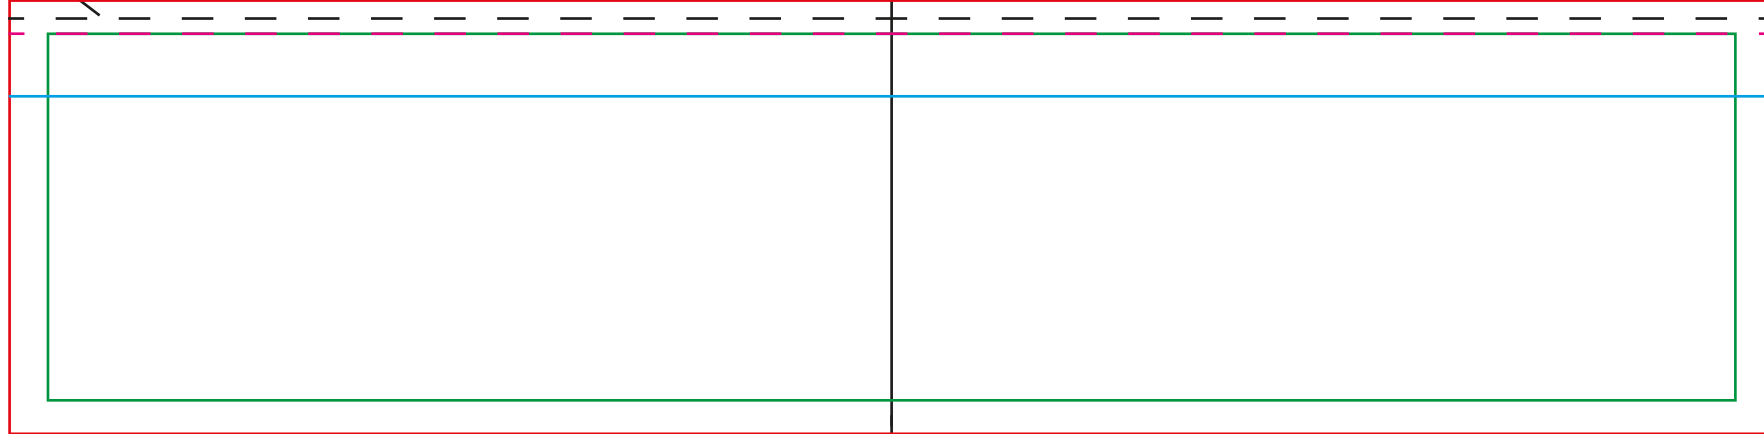

# Plantilla de envase para helado o alimento de 8 onzas universal.

**Live Area:** ALL critical text or images must be within the green outline. 8.8x1.92

- If there is a lid on the cup;

P2 and V3Lid: Keep critical text or images below the cyan line.

All Other Lids: Keep critical text or images below the magenta line.

**Total Print Area:** The red outline. For art with a full bleed, art must extend out to the red outline. 9.2x2.27

## Common art layouts.

This is the cup rim line.

Center Line